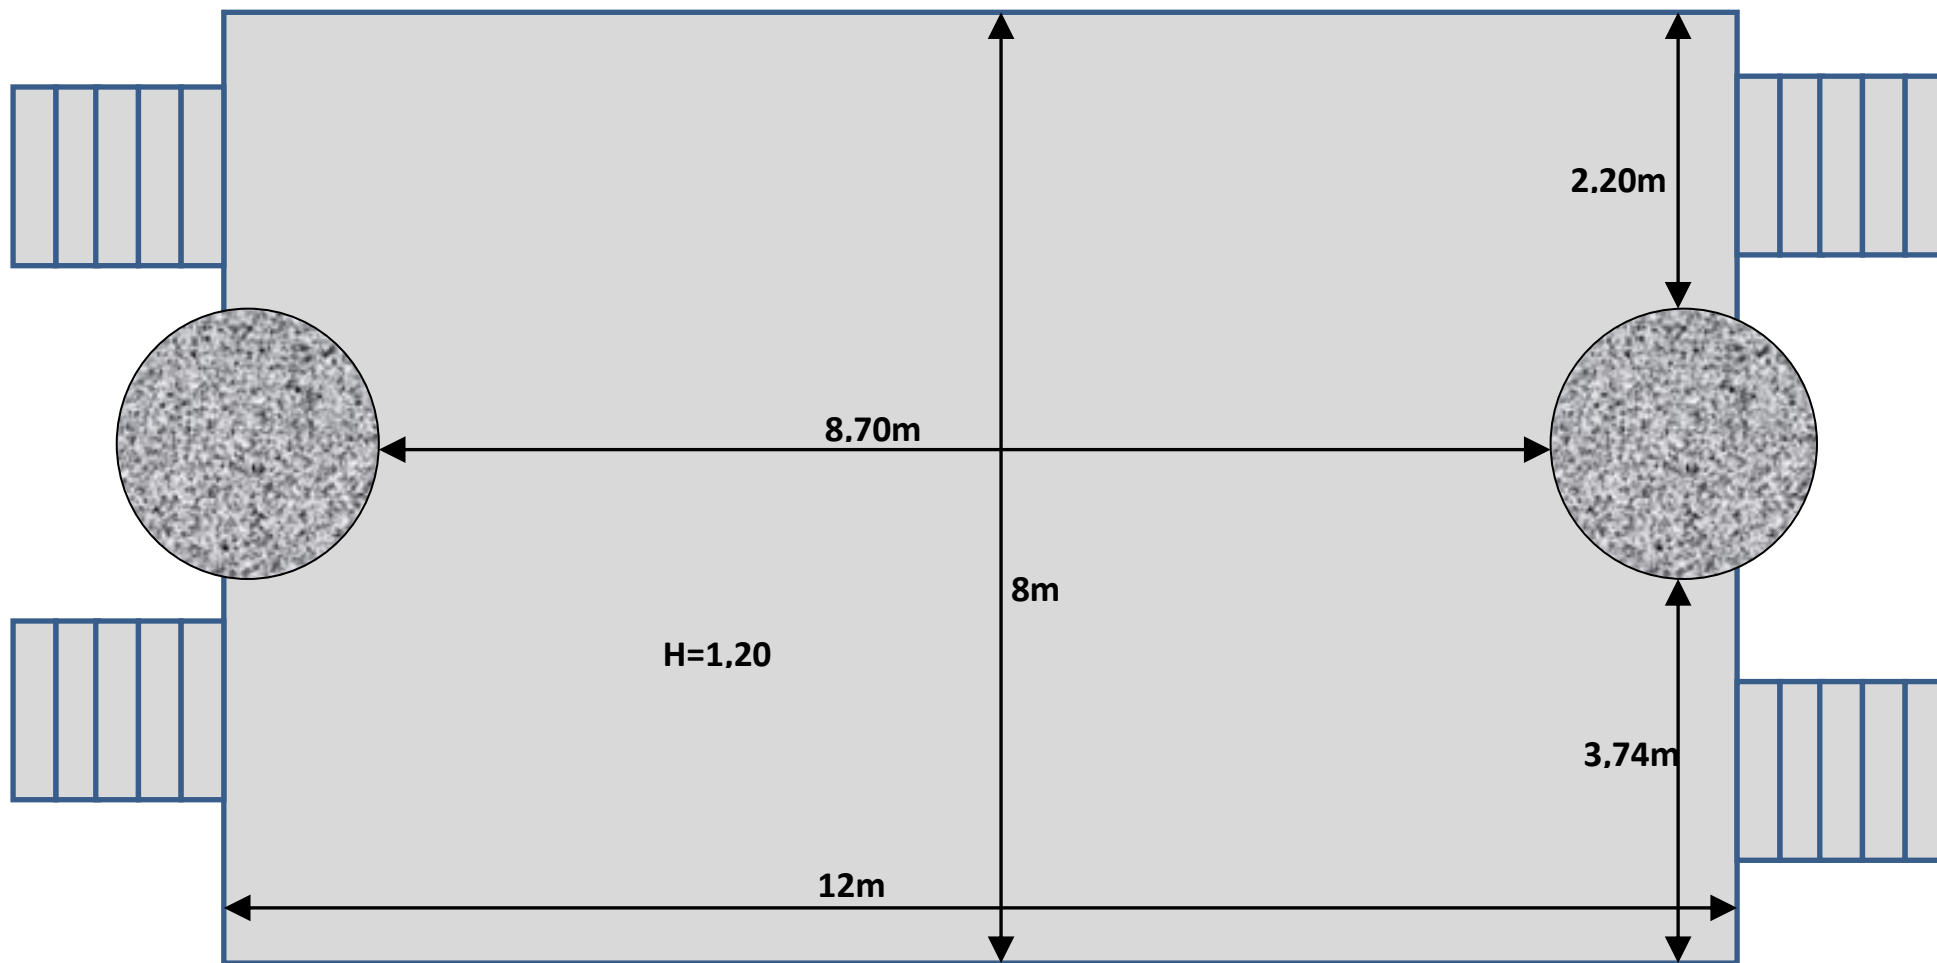

St Johan SCENA – STAGE – BUNE (standard)

WIDOWNIA – AUDYTORIUM - FRONT