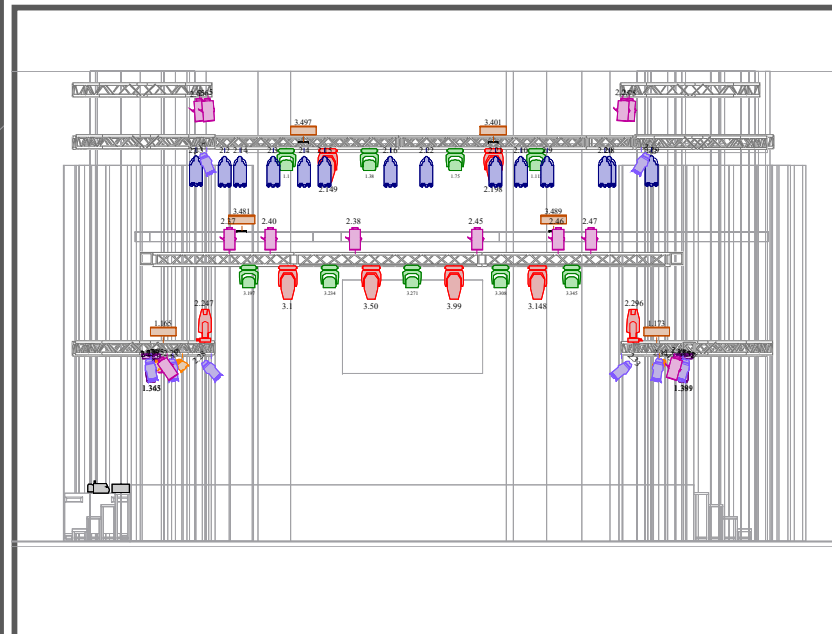

CENTRUM ŚW. JANA - LIGHTING PLOT

Nadbałtyckie
Centrum Kultury
Gdańsk

VIEW: ISOMETRIC - ALL LEVELS

EXTRA CHANNEL
FOR HOUSE LIGHTS
2.101

PLAN VIEW

SIDE VIEW

FRONT VIEW

Symbol	Name	Count	Notes
	Esprite	8	49ch
	Midi B	9	37ch
	Paletta 21"	6	8ch
	LEDForce 18 RGBW	8	6ch
	ADB Warp 22/50	14	
	ADB PC 1 kW	12	
	Alpha Wash 700	4	18ch
	CE Source 4 Jr - 25/50 Zoom	10	
	Unique 2.1 Hazer	1	2ch
	Fan	1	

WAREHOUSE

8 X Alpha Spot 700 HPE
4 x LED Par
1 x ADB PC 1kW
1 x Robe Fazer

LIGHTING DESK

GrandMA 3 Light

TECHNICAL SUPPORT

SPOT Lighting Design Studio
Maciek Knigawka
tel. 600-010-745
macieknigawka@gmail.com