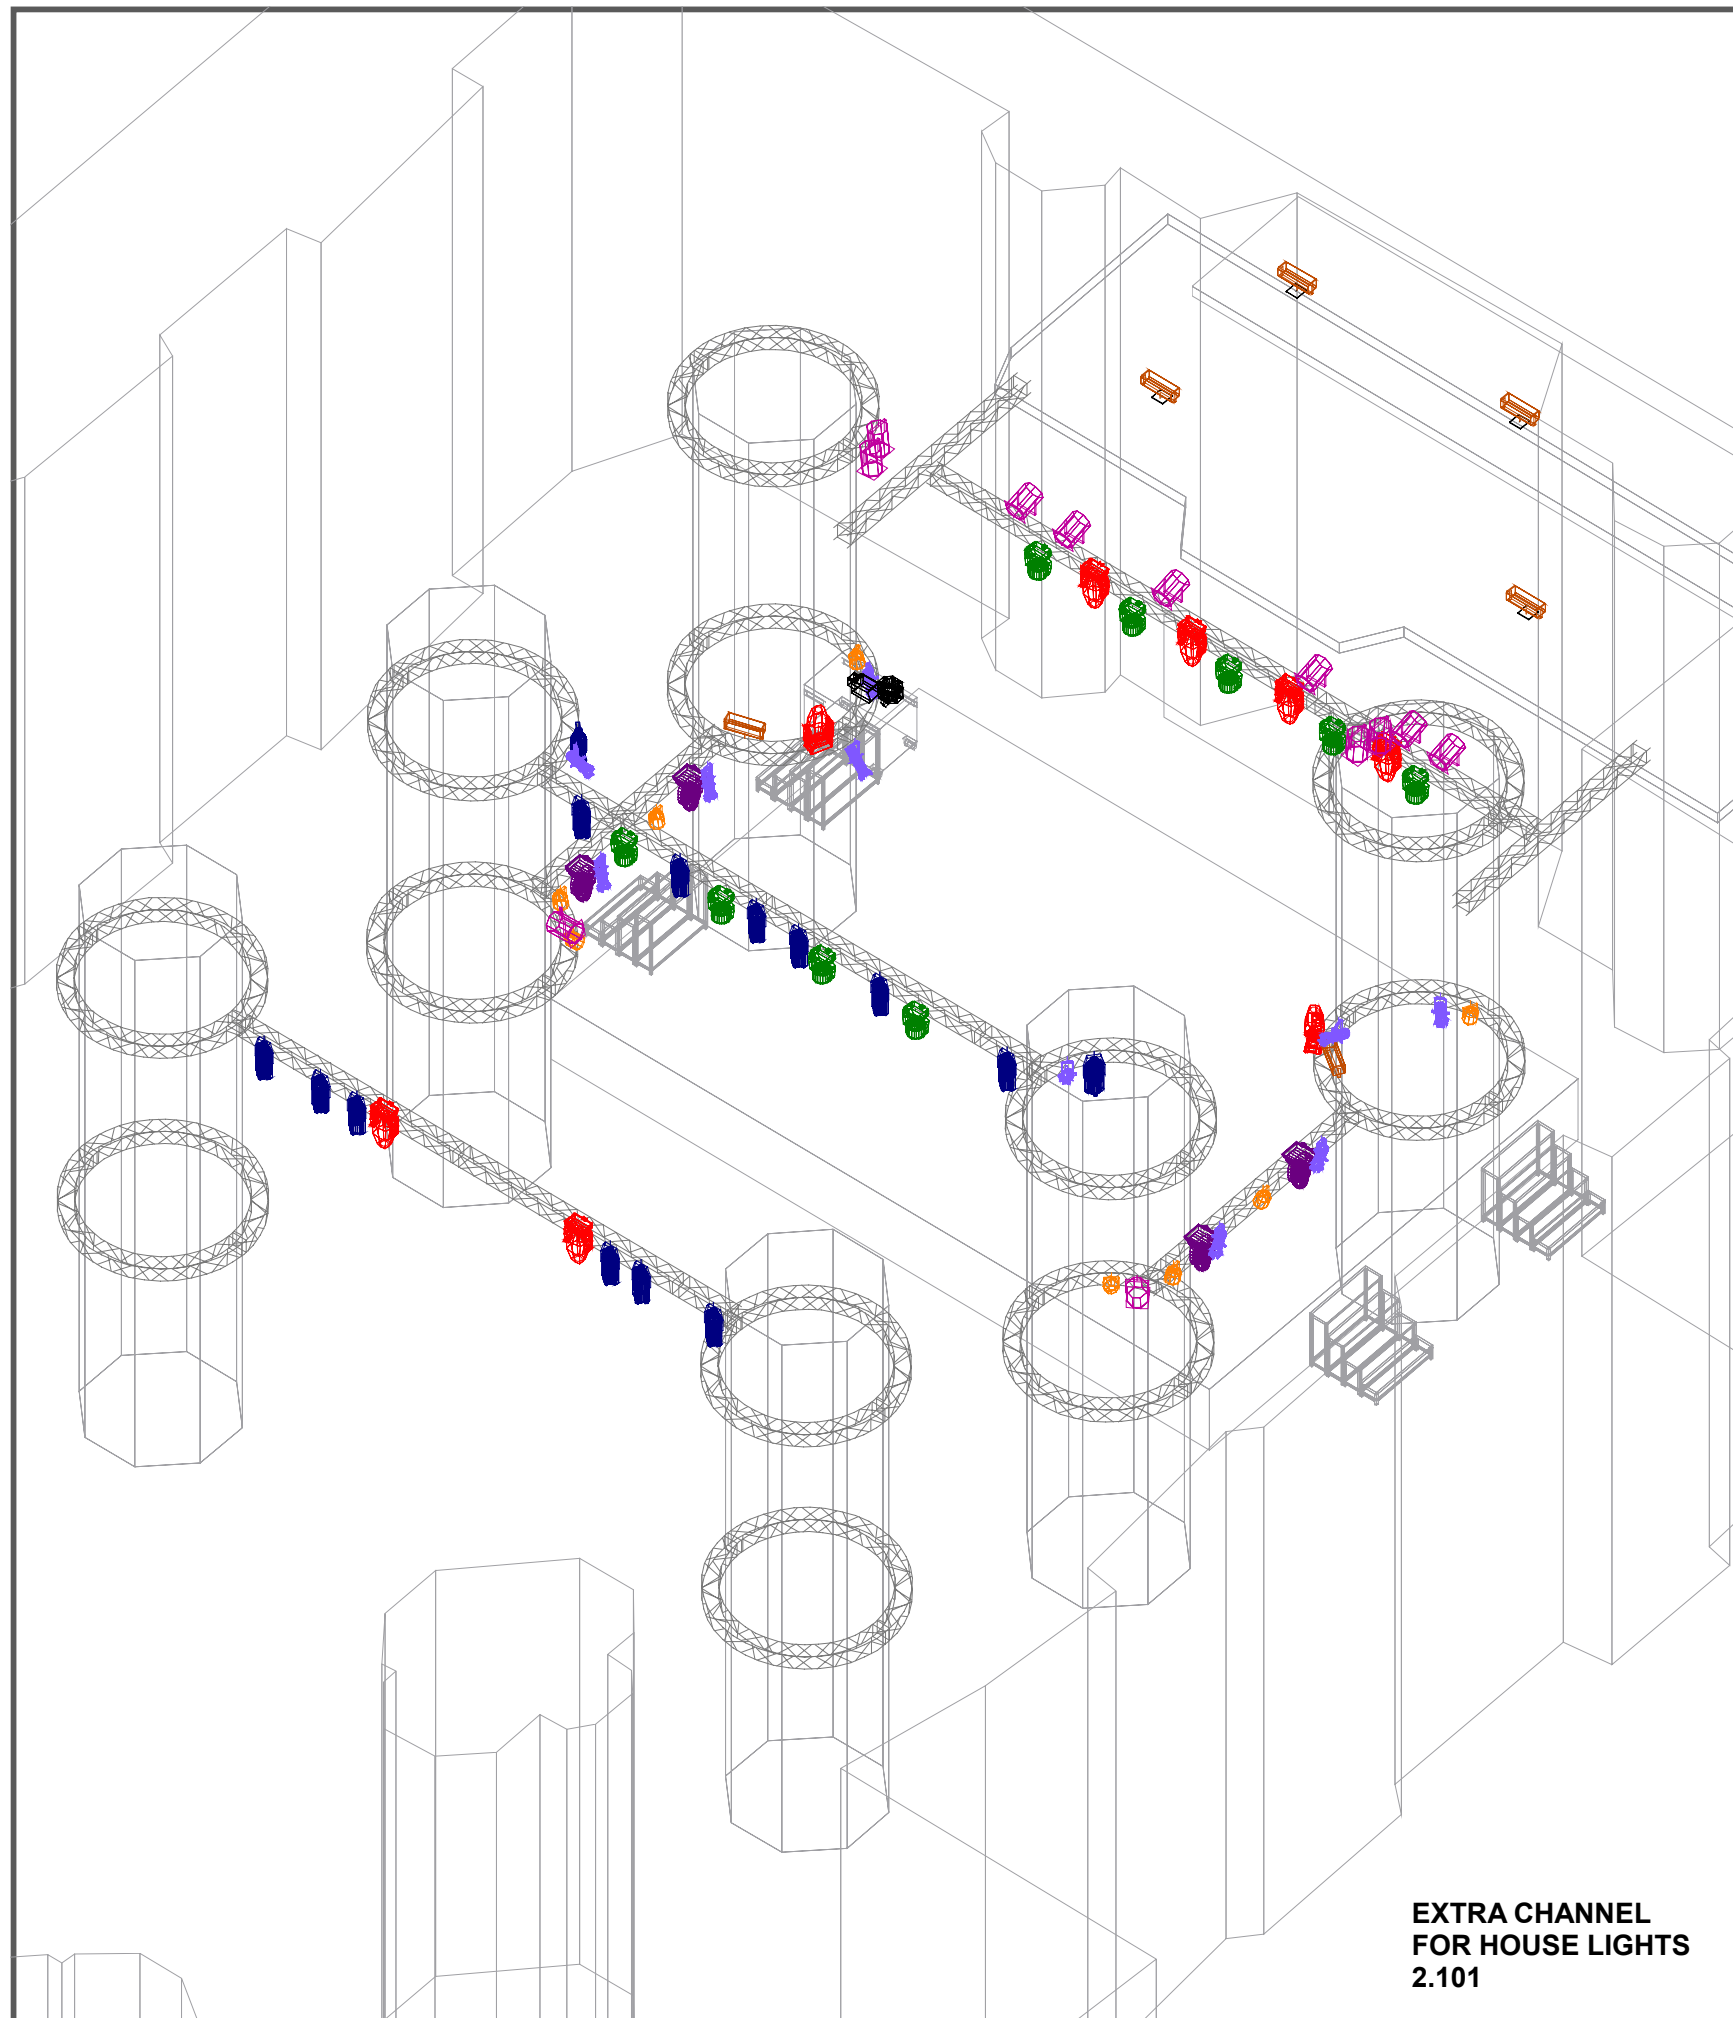

CENTRUM ŚW. JANA - LIGHTING PLOT

Nadbałtyckie
Centrum Kultury
Gdańsk

VIEW: ISOMETRIC - ALL LEVELS

EXTRA CHANNEL
FOR HOUSE LIGHTS
2.101

PLAN VIEW

SIDE VIEW

FRONT VIEW

Symbol	Name	Count	Notes
	Esprite	8	49ch
	Midi B	9	37ch
	Paletta 21"	6	8ch
	LEDForce 18 RGBW	8	6ch
	ADB Warp 22/50	14	
	ADB PC 1 kW	12	
	Alpha Wash 700	4	18ch
	CE Source 4 Jr - 25/50 Zoom	10	
	Unique 2.1 Hazer	1	2ch
	Fan	1	

WAREHOUSE

8 X Alpha Spot 700 HPE
4 x LED Par
1 x ADB PC 1kW
1 x Robe Fazer

LIGHTING DESK

GrandMA 3 Light

TECHNICAL SUPPORT

SPOT Lighting Design Studio
Maciek Knigawka
tel. 600-010-745
macieknigawka@gmail.com