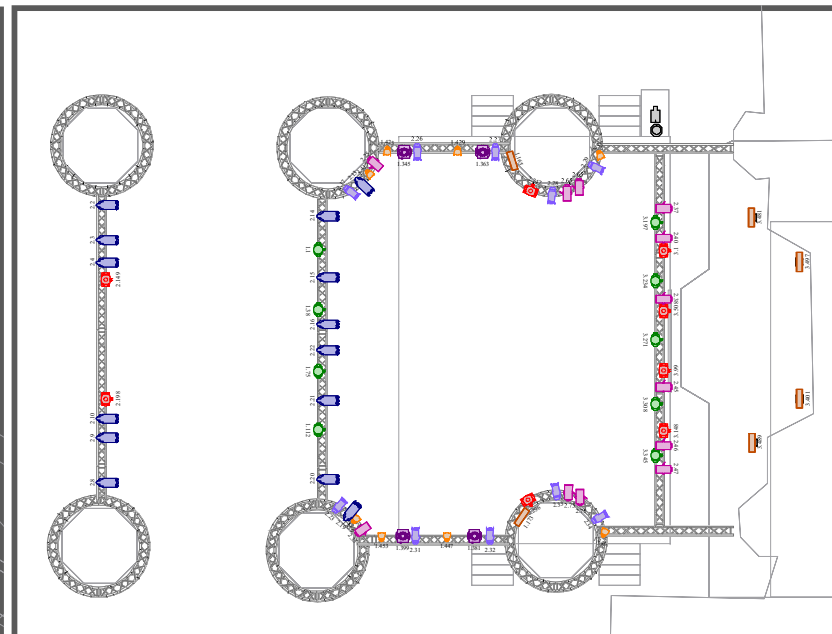

CENTRUM ŚW. JANA - LIGHTING PLOT

Nadbałtyckie
Centrum Kultury
Gdańsk

VIEW: ISOMETRIC - ALL LEVELS

EXTRA CHANNEL
FOR HOUSE LIGHTS
2.101

PLAN VIEW

SIDE VIEW

FRONT VIEW

Symbol	Name	Count	Notes
	Esprite	8	49ch
	Midi B	9	37ch
	Paletta 21"	6	8ch
	LEDForce 18 RGBW	8	6ch
	ADB Warp 22/50	14	
	ADB PC 1 kW	12	
	Alpha Wash 700	4	18ch
	CE Source 4 Jr - 25/50 Zoom	10	
	Unique 2.1 Hazer	1	2ch
	Fan	1	

WAREHOUSE

8 X Alpha Spot 700 HPE
4 x LED Par
1 x ADB PC 1kW
1 x Robe Fazer

LIGHTING DESK

GrandMA 3 Light

TECHNICAL SUPPORT

SPOT Lighting Design Studio
Maciek Knigawka
tel. 600-010-745
macieknigawka@gmail.com