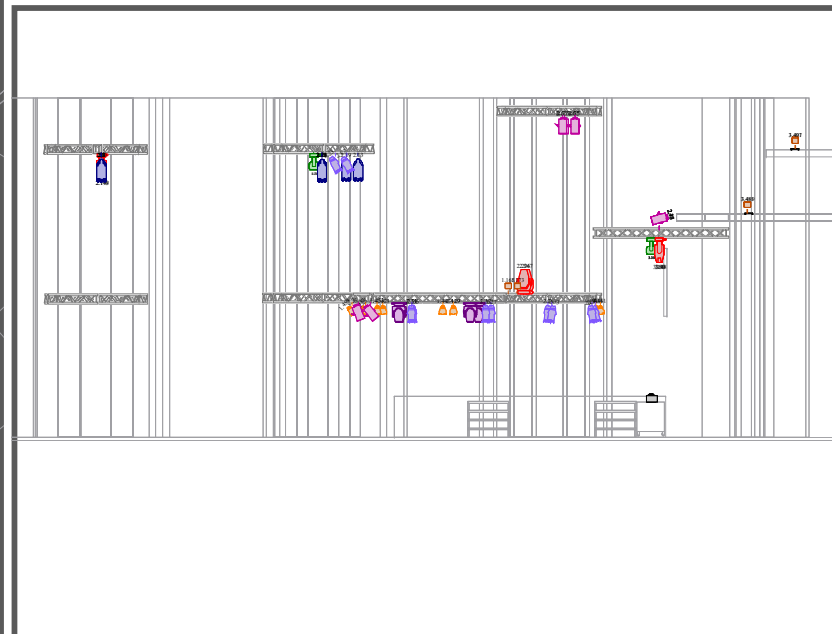

CENTRUM ŚW. JANA - LIGHTING PLOT

Nadbałtyckie
Centrum Kultury
Gdańsk

VIEW: ISOMETRIC - ALL LEVELS

EXTRA CHANNEL
FOR HOUSE LIGHTS
2.101

PLAN VIEW

SIDE VIEW

FRONT VIEW

Symbol	Name	Count	Notes
	Esprite	8	49ch
	Midi B	9	37ch
	Paletta 21"	6	8ch
	LEDForce 18 RGBW	8	6ch
	ADB Warp 22/50	14	
	ADB PC 1 kW	12	
	Alpha Wash 700	4	18ch
	CE Source 4 Jr - 25/50 Zoom	10	
	Unique 2.1 Hazer	1	2ch
	Fan	1	

WAREHOUSE

8 X Alpha Spot 700 HPE
4 x LED Par
1 x ADB PC 1kW
1 x Robe Fazer

LIGHTING DESK

GrandMA 3 Light

TECHNICAL SUPPORT

SPOT Lighting Design Studio
Maciek Knigawka
tel. 600-010-745
macieknigawka@gmail.com